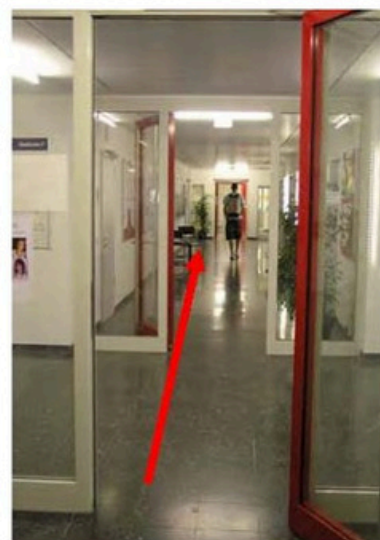

How to get to the IAAEU via main/ middle entrance

1

Main entrance "Gebäude F"

2

In the entrance area pass the position plan on the left side.

3

Take the stairs beside the entrance to the library to the 1st floor. Then keep to your right.

4

Follow the corridor until you reach two red lifts on the left side. Now you are in building H.

5

Take one of the lifts to the 7th floor.

7th floor

Entrance IAAEU