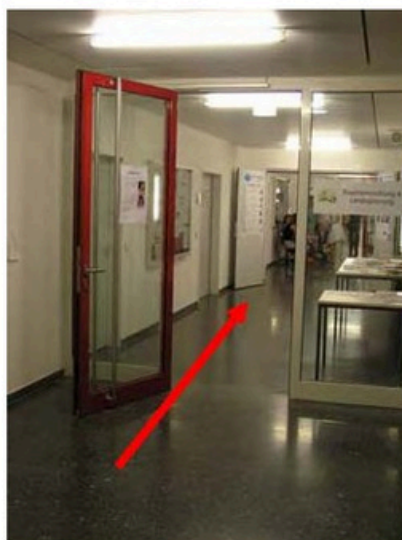

How to get to the IAAEU via main/ middle entrance

1

Main entrance "Gebäude F"

2

In the entrance area pass the position plan on the left side.

3

Take the stairs beside the entrance to the library to the 1st floor. Then keep to your right.

4

Follow the corridor until you reach two red lifts on the left side. Now you are in building H.

5

Take one of the lifts to the 7th floor.

7th floor

Entrance IAAEU